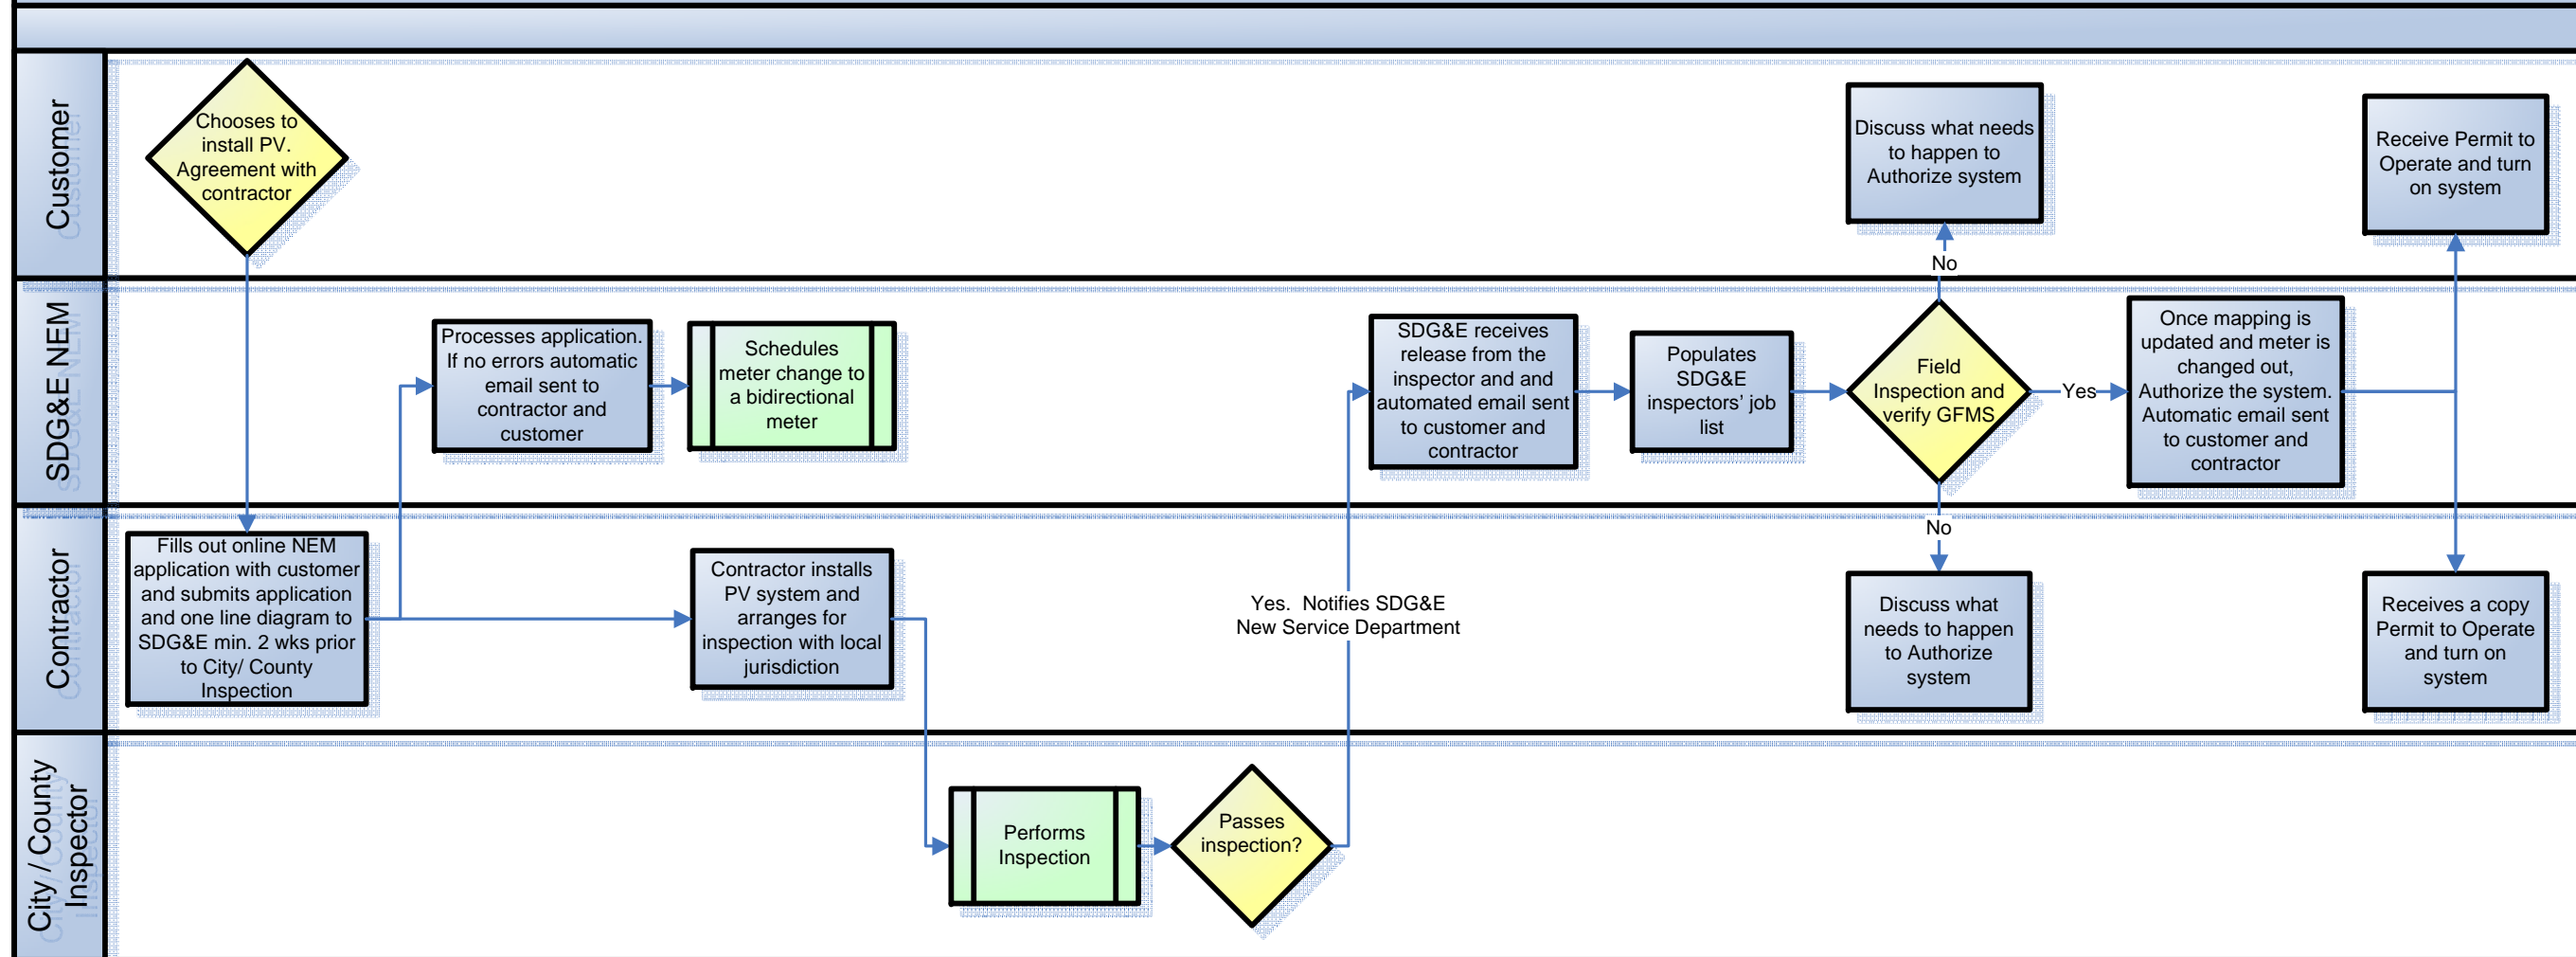

# NEM Less than 30 KW Interconnection Process (Contractor Install)

# NEM Less than 30 KW Interconnection Process (Self Install)